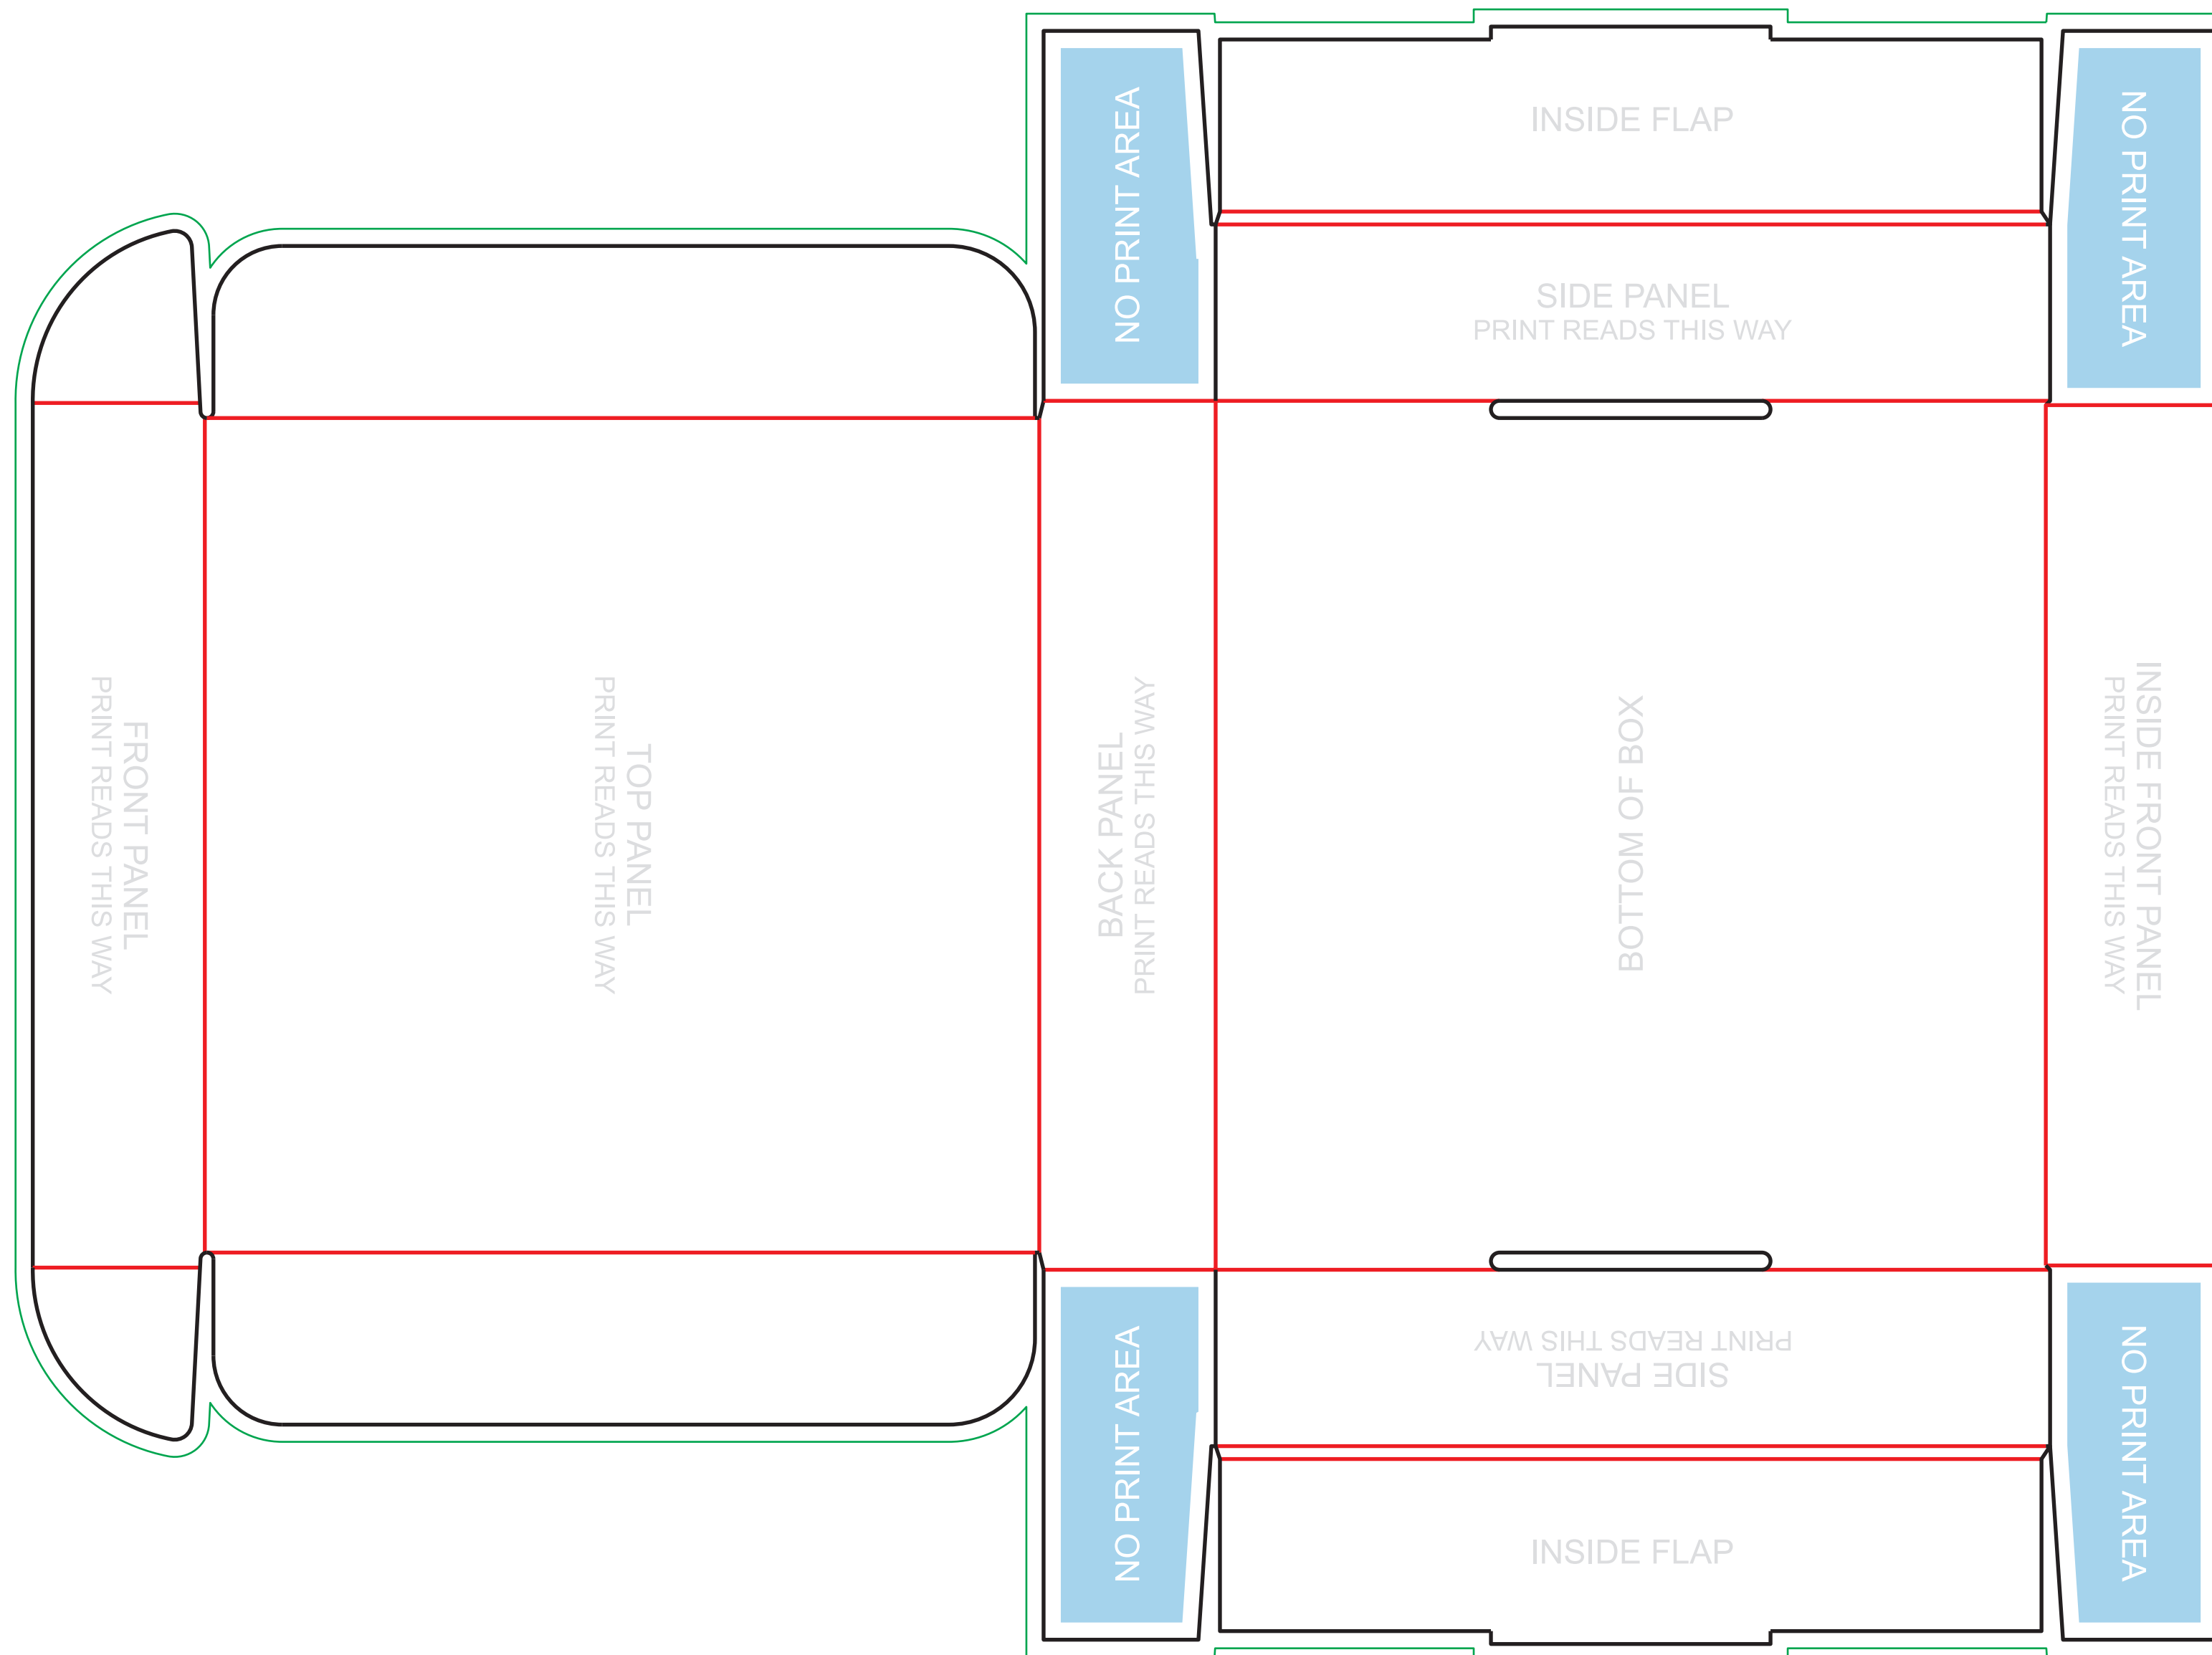

MAILER BOX

6 x 6 x 1.25 .024 SBS

Instructions & Tips

Convert all colors to CMYK.

Extend art (such as background color) to Bleed Lines.

Keep important art, such as text, 1/8" away from cut and fold lines.

Outline all fonts.

Save file as "High Quality Print" PDF.

DO NOT DELETE OR ALTER DIELINE LAYER (Don't worry, our dielines will not print).

LEGEND

- CUT LINE
- FOLD LINE
- BLEED LINE
-  NO PRINT AREA